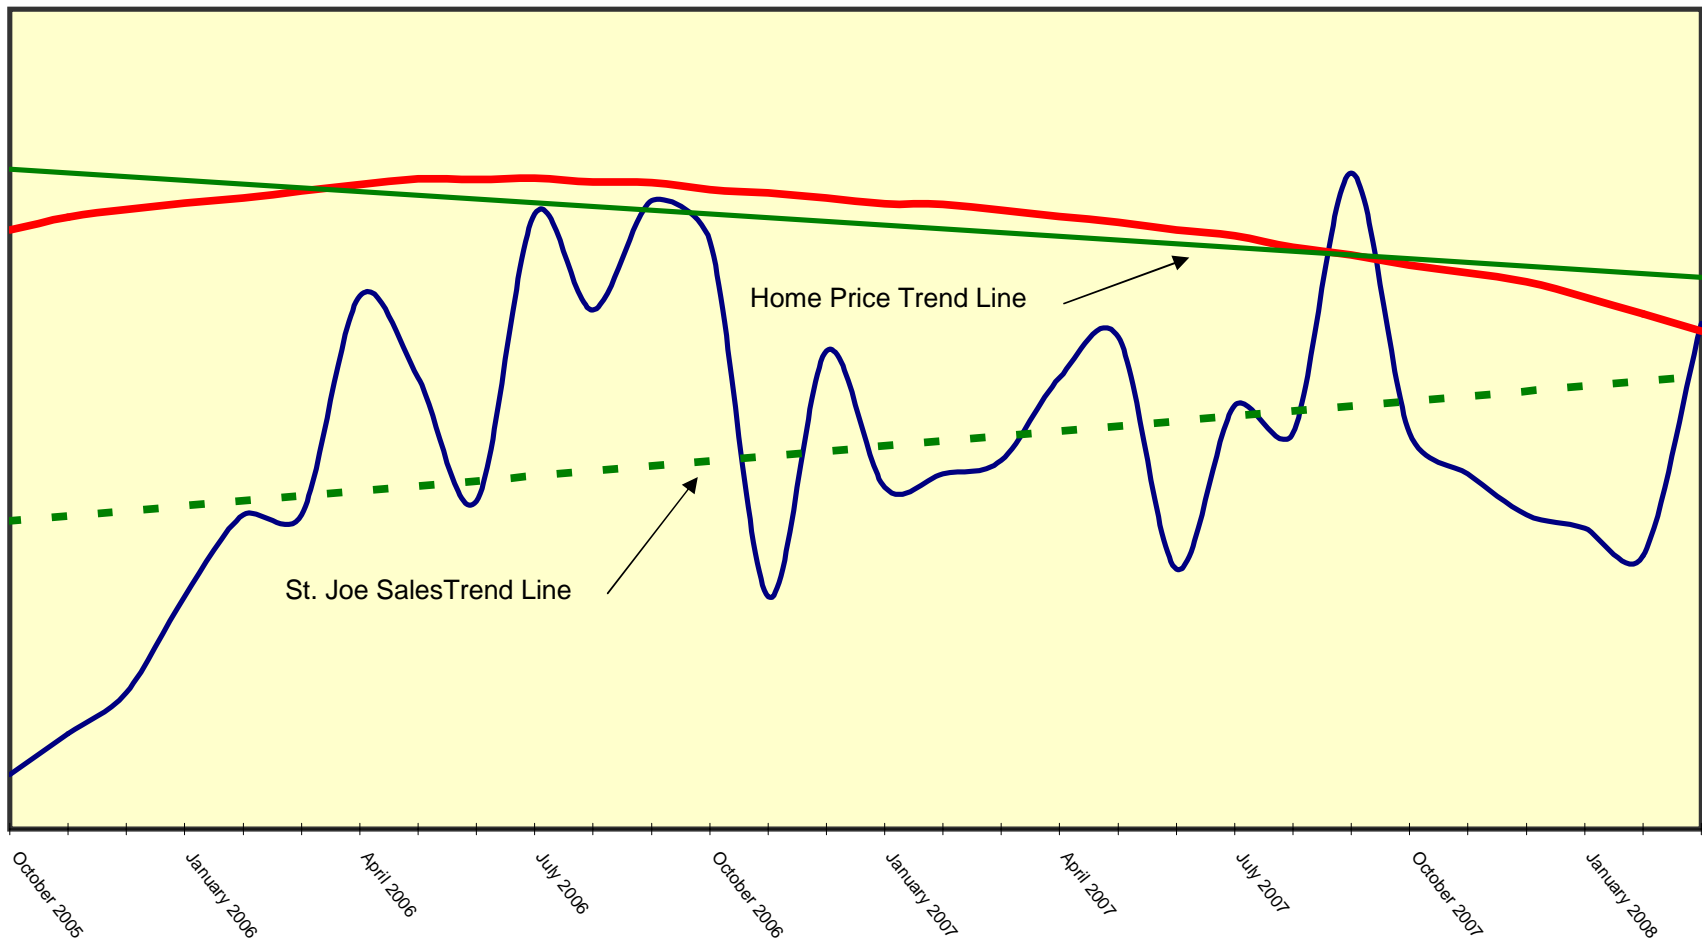

TAMPA-St. Joseph Statue Home Index (TP-SJShX)

— St. Joe Sales — Case-Shiller Home Index — Case-Shiller Home Price Index Trend Line - - St. Joe Sales Trend

Source: Standard & Poor's and Fiserv

Information provided by StJosephStatue.com, LLC