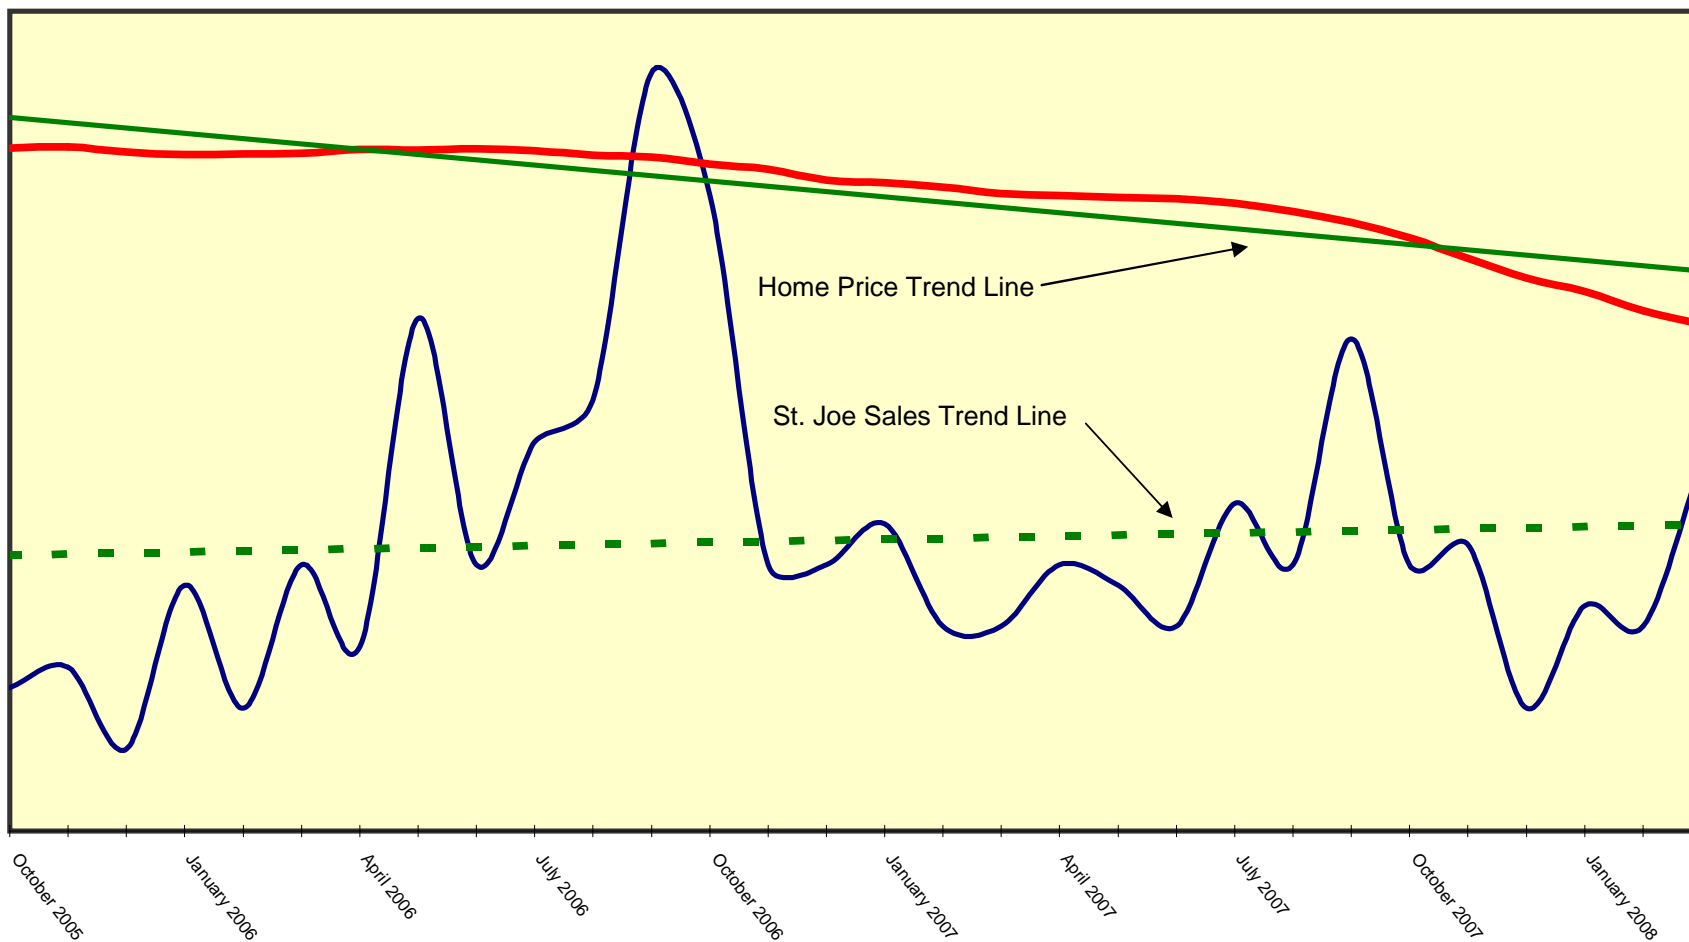

SAN DIEGO-St. Joseph Statue Home Index (SD-SJShX)

— St. Joe Sales — Case-Shiller Home Index — Case-Shiller Home Price Index Trend Line - - St. Joe Sales Trend

Source: Standard & Poor's and Fiserv

Information provided by StJosephStatue.com, LLC