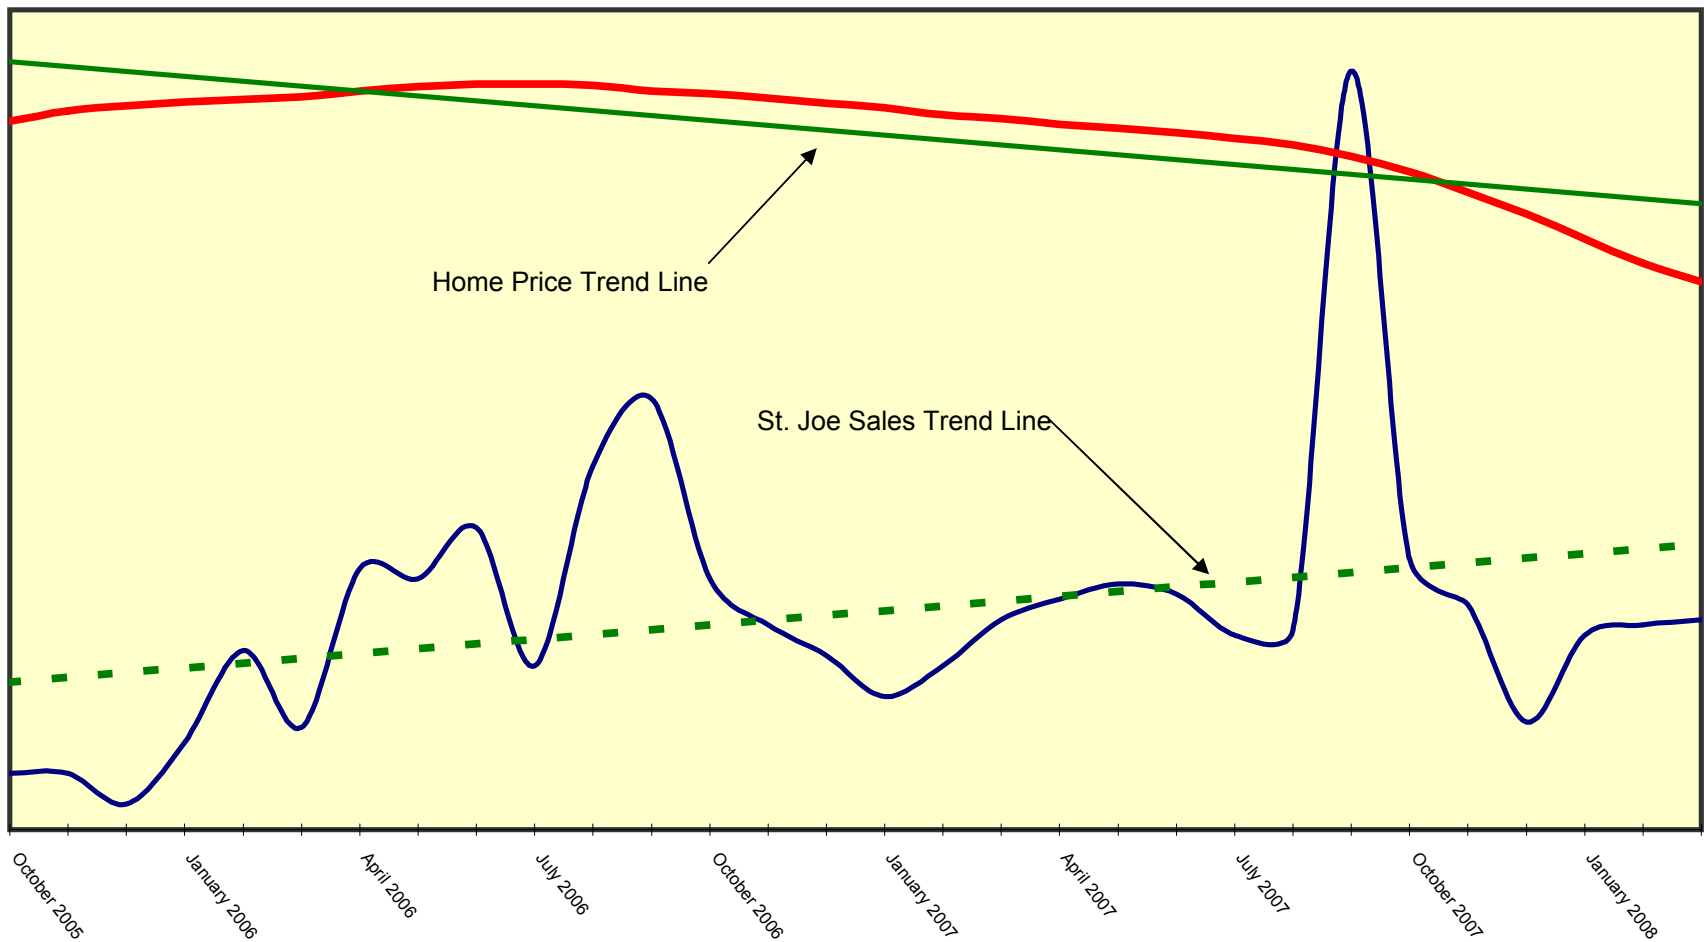

PHOENIX--St. Joseph Statue Home Index (PX-SJShX)

— St. Joe Sales — Case-Shiller Home Index — Case-Shiller Home Price Index Trend Line - - St. Joe Sales Trend

Home Price Trend Line

St. Joe Sales Trend Line