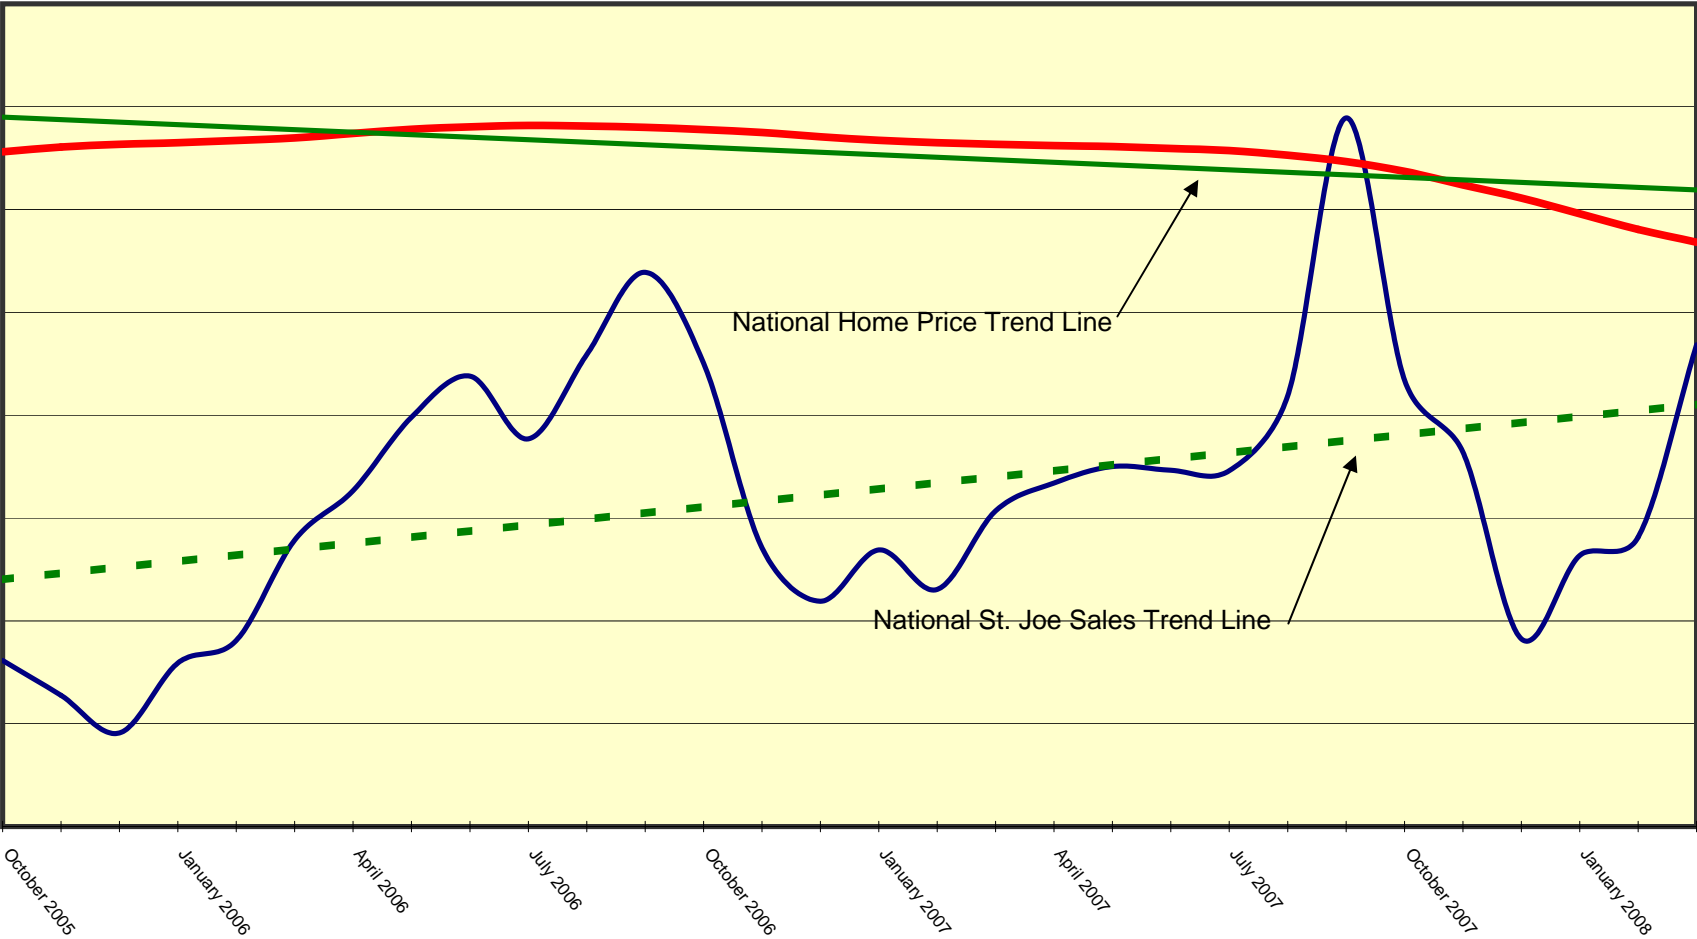

National -St. Joseph Statue Home Index (NL-SJShX)

— St. Joe Sales — Case-Shiller Home Index — Case-Shiller Home Price Index Trend Line - - - St. Joe Sales Trend

Source: Standard & Poor's and Fiserv

Information provided by StJosephStatue.com, LLC