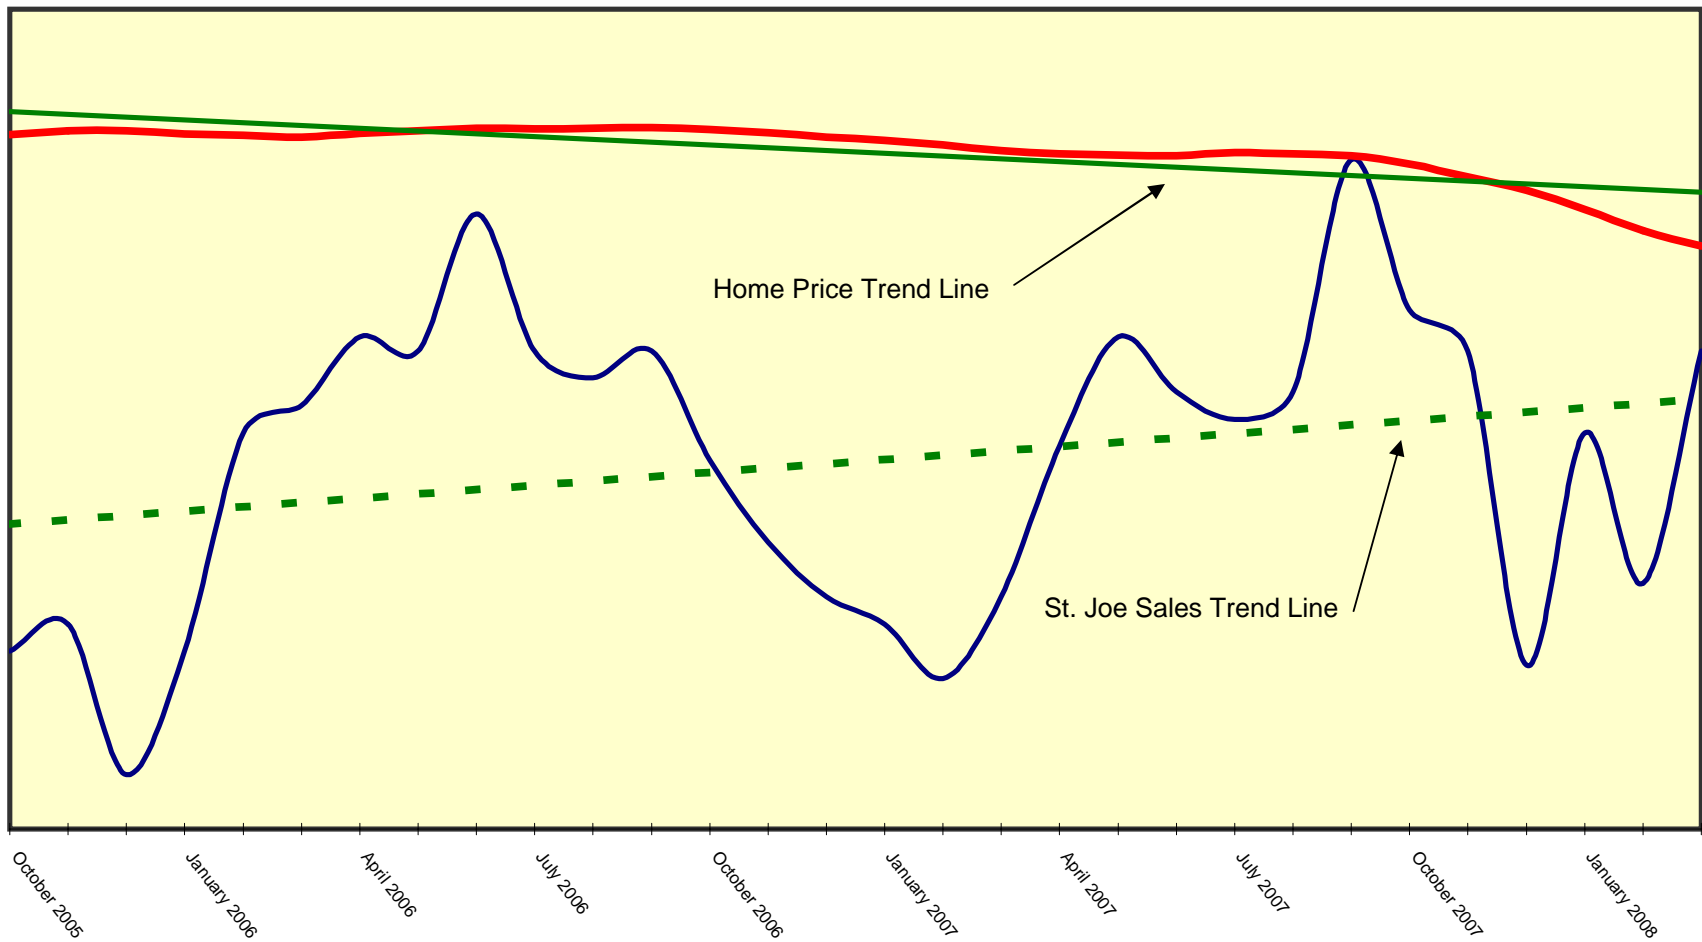

MINNEAPOLIS-St. Joseph Statue Home Index (MP-SJShX)

— St. Joe Sales — Case-Shiller Home Index — Case-Shiller Home Price Index Trend Line - - St. Joe Sales Trend

Home Price Trend Line

St. Joe Sales Trend Line