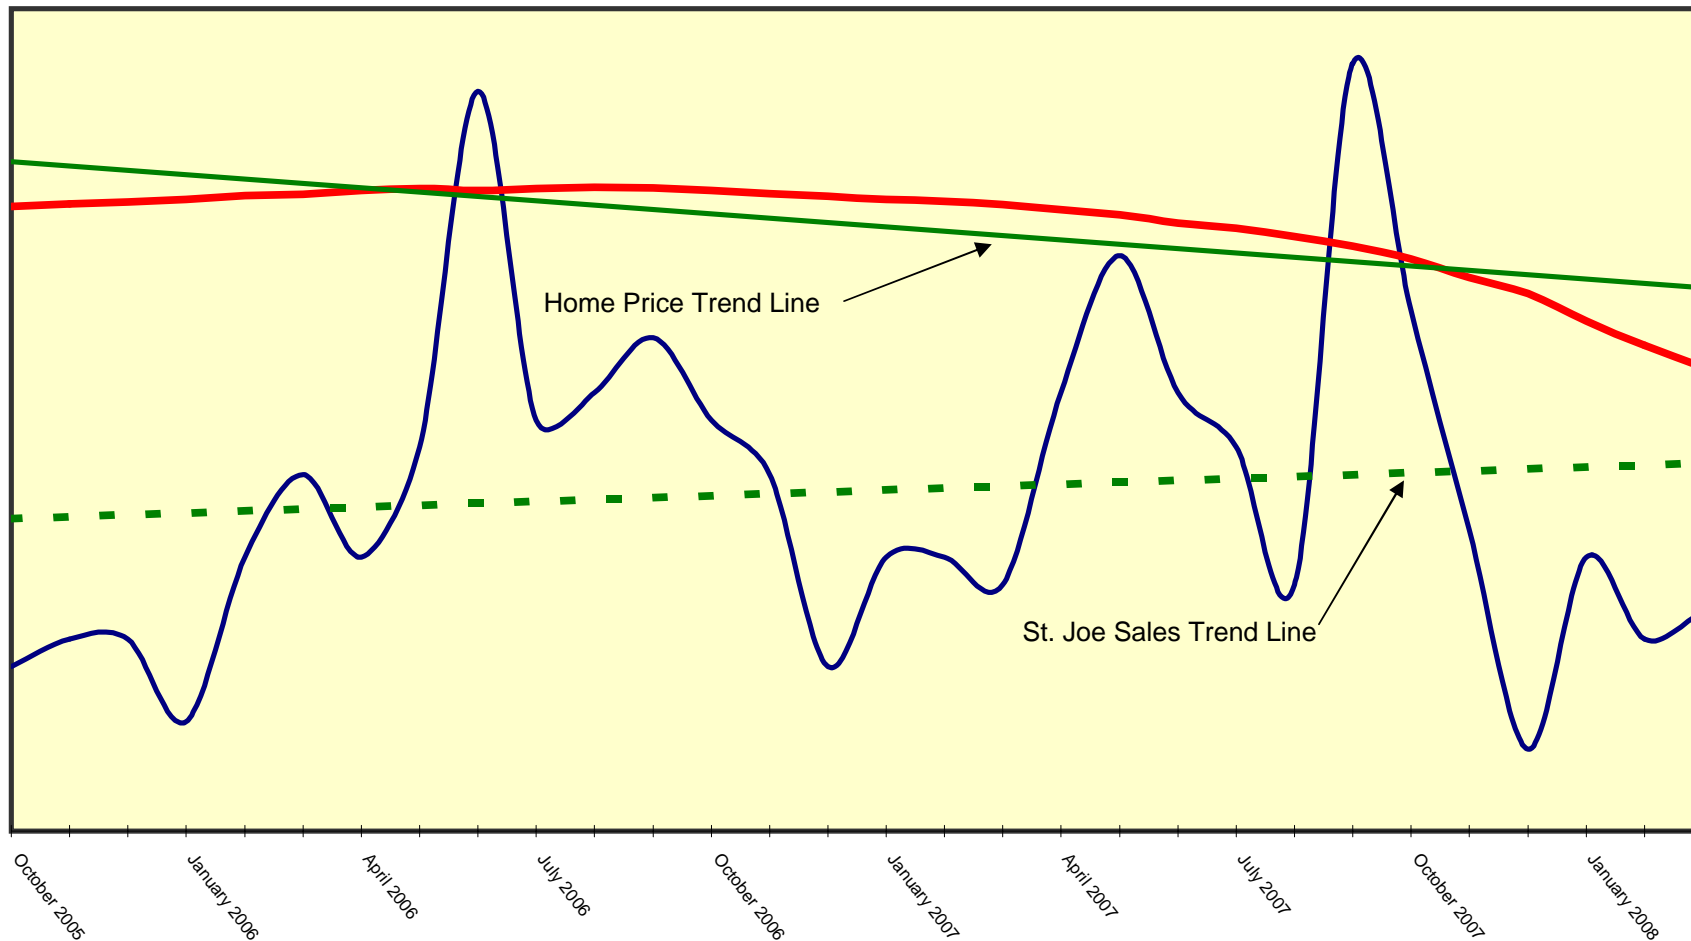

LAS VEGAS-St. Joseph Statue Home Index (LV-SJShX)

— St. Joe Sales — Case-Shiller Home Index — Case-Shiller Home Price Index Trend Line - - St. Joe Sales Trend

Source: Standard & Poor's and Fiserv

Information provided by StJosephStatue.com, LLC