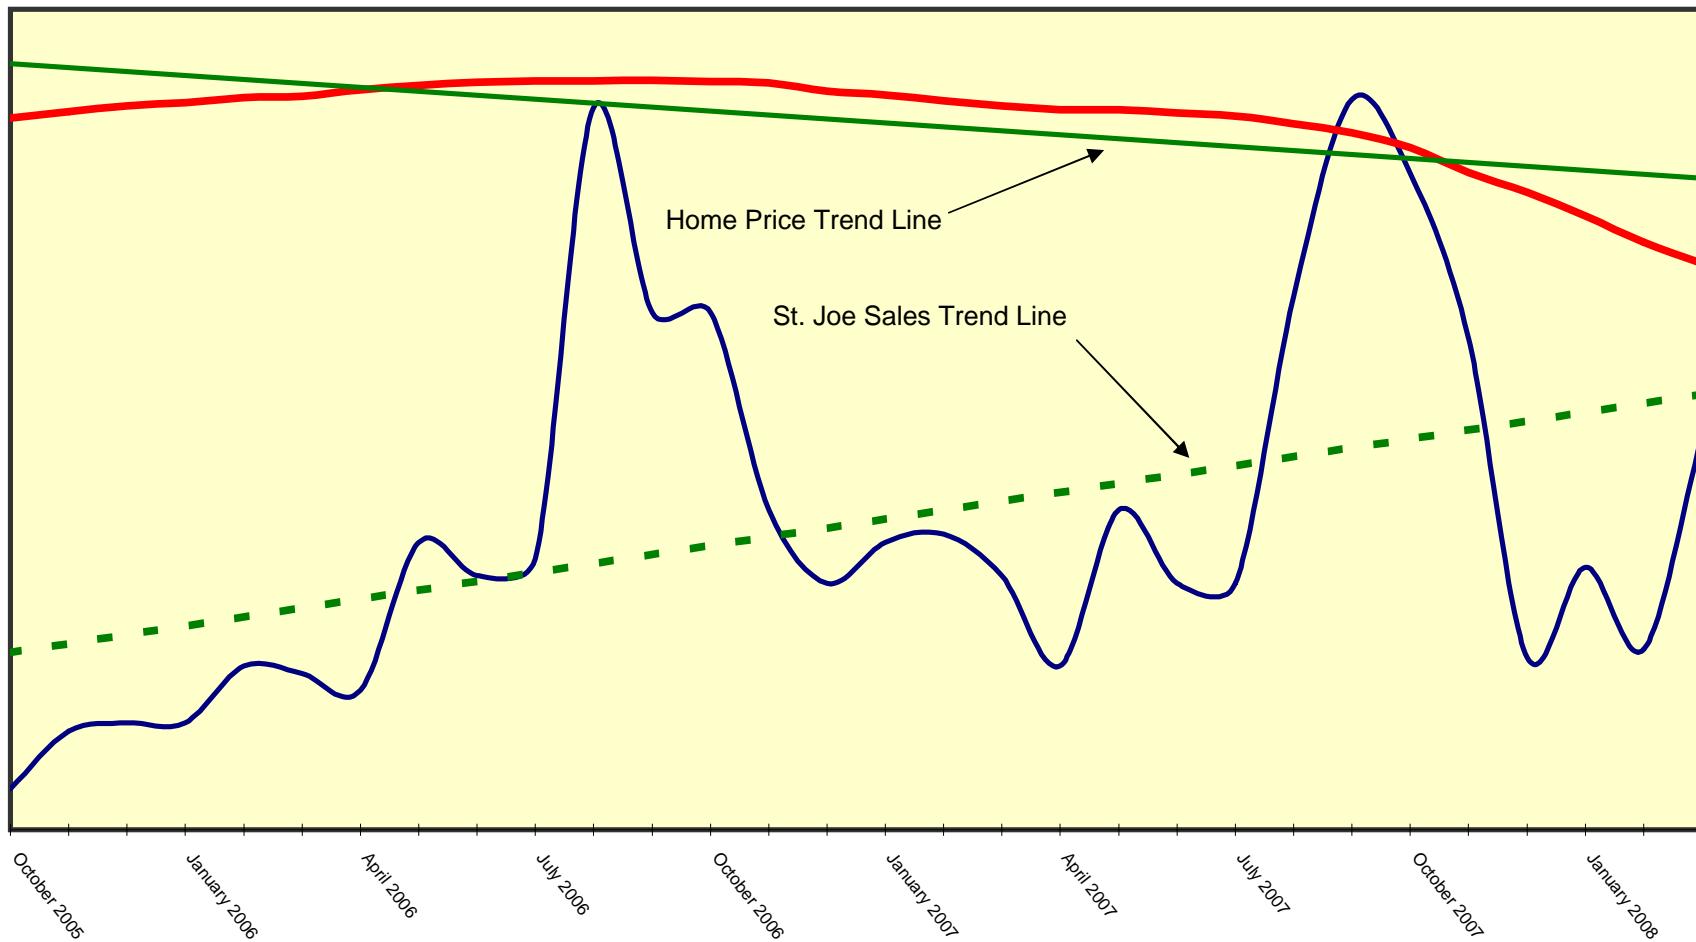

### LOS ANGELES-St. Joseph Statue Home Index (LA-SJShX)

— St. Joe Sales — Case-Shiller Home Index — Case-Shiller Home Price Index Trend Line - - - St. Joe Sales Trend

Source: Standard & Poor's and Fiserv