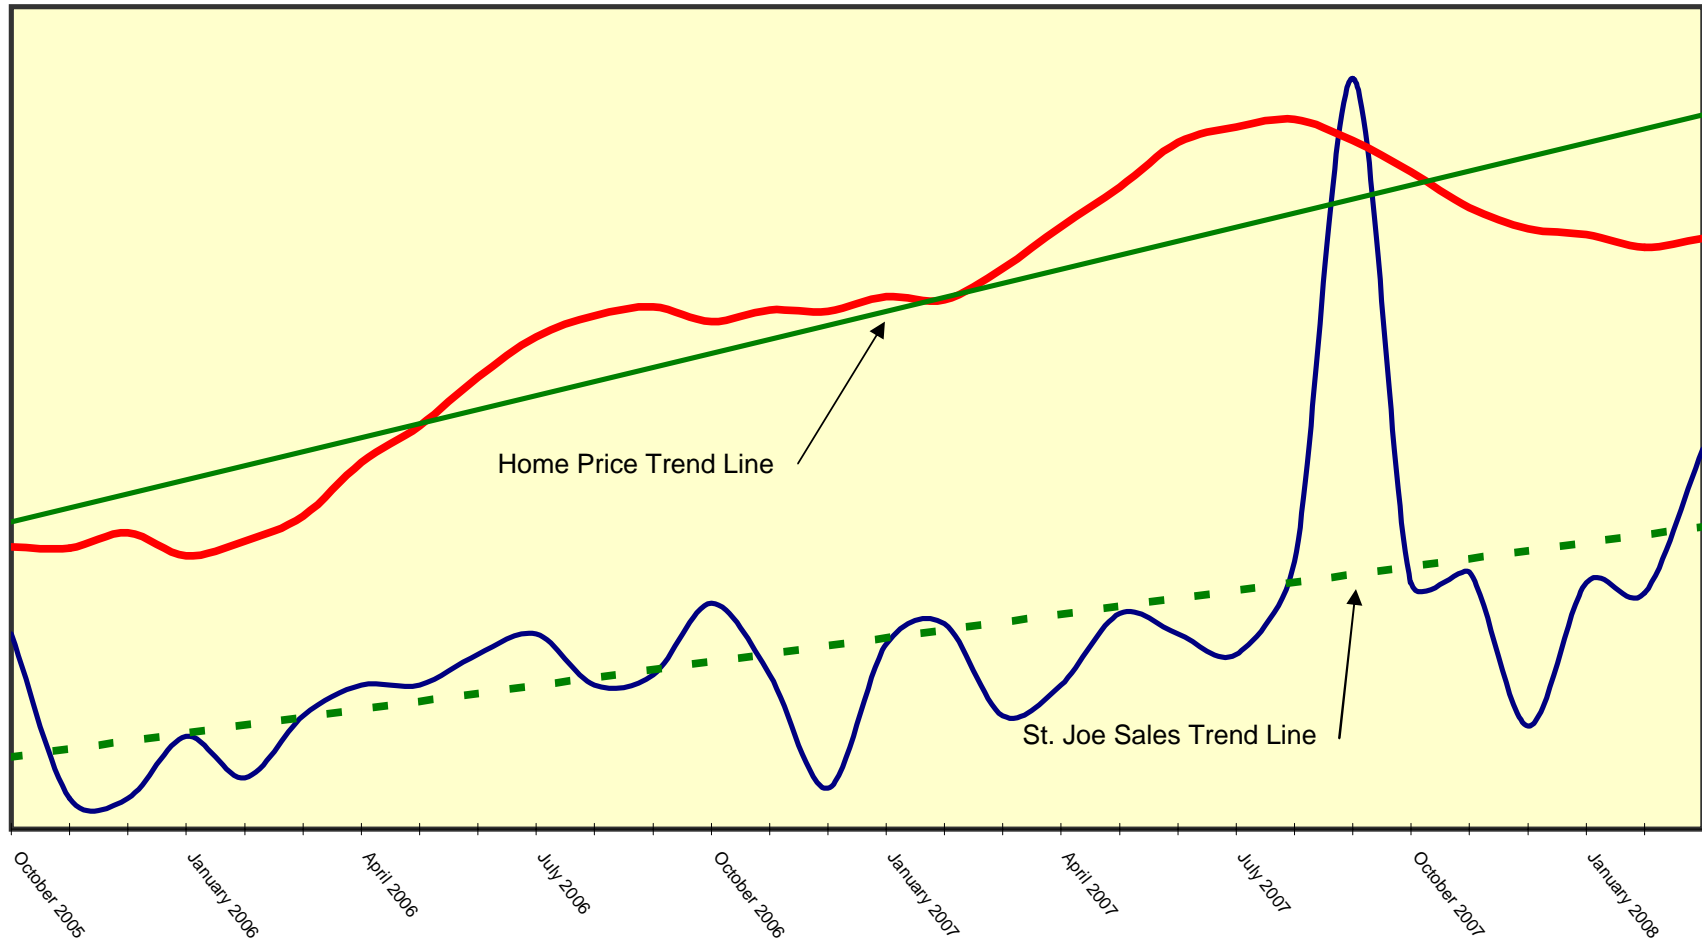

CHARLOTTE-St. Joseph Statue Home Index (CR-SJShX)

— St. Joe Sales — Case-Shiller Home Index — Case-Shiller Home Price Index Trend Line - - - St. Joe Sales Trend

Source: Standard & Poor's and Fiserv

Information provided by StJosephStatue.com, LLC